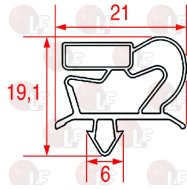

Suitable for:

3186626 SNAP-IN GASKET 1610x605 mm
magnetic - grey color
for Refrigerated cupboard (SAGI) - Series ESPACE