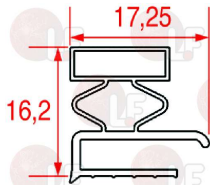

Suitable for:

SAGI

Suitable for:

Gaskets for refrigerators

3286093 MIDDLE EDGED GASKET 1560x660 mm
magnetic - grey color