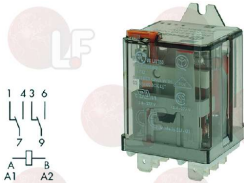

Relays

3351021 RELAY 62.82 16A 230V 50/60Hz
2 switching contacts