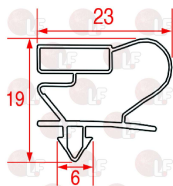

SAGI 37Q2050

3186947 MIDDLE EDGED GASKET 605x375 mm
magnetic - grey colour
for TABLES

SAGI 37Q2040

3186841 MIDDLE EDGED GASKET 610x580 mm
magnetic - grey colour
for TABLES

SAGI 37Q2380

3786452 SNAP-IN GASKET 582x384 mm
magnetic - grey colour
for Refrigerated cupboard (ANGELO PO) 6MAA

SAGI 36M4040

Handles

3242921 RH-LH LOCKING HANDLE W/OUT KEYLOCK 560CR

length 230 mm - mounting distance 110 mm
 lunghezza base 150x23x30h mm
 interasse 110 mm

SAGI 36M0470

3242922 STRIKE FOR DOOR CATCH

SAGI 36M0480