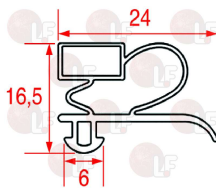

3786583 SNAP-IN GASKET 610x460 mm
magnetic - grey colour

SAGI 37Q4140

3186630 SNAP-IN GASKET 715x670 mm
magnetic - grey colour
for Refrigerated cupboard (SAGI) - Series RX

SAGI 37Q5460

3186095 SNAP-IN GASKET 755x655 mm
magnetic - grey color
for REFRIGERATORS