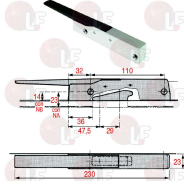

3185967 PLASTIC-COATED GRID 535x517 mm

SAGI 36A2550

3185920 PLASTIC-COATED GRID 555x510 mm

SAGI 36A3010

3185966 PLASTIC-COATED GRID 555x670 mm

SAGI 36A3020

Handles

3242924 BLACK DOOR HANDLE 8745 426x28xh40 mm
distance between holes 376 mm
insert in aluminium

SAGI 36M4040

Handles

3242921 RH-LH LOCKING HANDLE W/OUT KEYLOCK 560CR

length 230 mm - mounting distance 110 mm
 lunghezza base 150x23x30h mm
 interasse 110 mm

SAGI 36M0470

3242922 STRIKE FOR DOOR CATCH

SAGI 36M0480