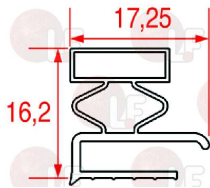

SAGI 37Q2050

3186947 MIDDLE EDGED GASKET 605x375 mm
magnetic - grey colour
for TABLES