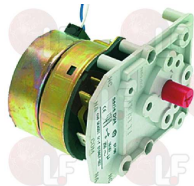

SAGI 3222421

Transformers

3445110 **TRANSFORMER 230V/12V 3VA**
primary tension 230Vca 50/60Hz
secondary tension 12Vca 3VA
room temperature 0+60°C
screw terminal block
IMQ approved

SAGI 3223470

The data herewith contained may change without notice and LF SpA cannot be held responsible for possible errors stated or resulting by the use of this document. All rights reserved. No part of this publication may be reproduced without written permission by LF SpA.