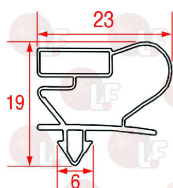

SAGI 37Q1890

3786577 SNAP-IN GASKET 1595x605 mm
magnetic - grey colour
for Refrigerated cupboard (ANGELO PO) S1200 - S600
for Refrigerated cupboard (SAGI) E1200 - E600