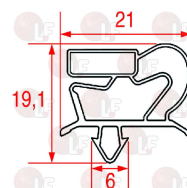

SAGI 37Q4850

3186940 SNAP-IN GASKET 1600x685 mm
magnetic - grey colour
for REFRIGERATOR