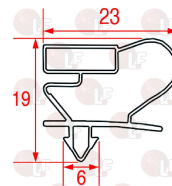

SAGI 37Q4710

3186624 SNAP-IN GASKET 1505x665 mm
magnetic - grey color
for Refrigerated cupboard (SAGI)
Series RX - VD70
for Refrigerated cupboard (SAGI) AS140