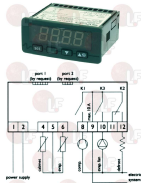

SAGI 36Z6431

3015905 DRIP TRAY
610x300x50 mm

SAGI 36Z0300

Electronic thermostats and controllers

3445128 THERMOSTAT EVCO EVK203

230V 50/60Hz
 1 relay outlet 16A for compressor
 1 outlet relay 8A for defrosting
 1 outlet relay 8A for evaporator fans
 NTC/PTC probe selectable (not included)
 with buzzer and serial port
 dimension 75x33x depth 59 mm
 mounting hole 71x29 mm