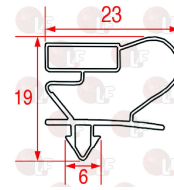

SAGI 37Q7690

3186623 SNAP-IN GASKET 383x265 mm
magnetic - grey color
for 1/2 DRAWER