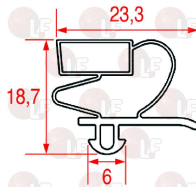

SAGI 37Q1020

Suitable for:

3186700 SNAP-IN GASKET 1618x668 mm
magnetic - grey colour

SAGI 37Q4370

3186944 SNAP-IN GASKET 381x254 mm
magnetic - grey color
for REFRIGERATED TABLES

SAGI 37Q7690

3186623 SNAP-IN GASKET 383x265 mm
magnetic - grey color
for 1/2 DRAWER