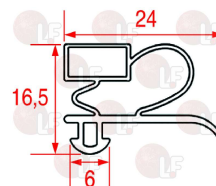

SAGI 37Q0210

3186089 SNAP-IN GASKET 1550x650 mm
magnetic - grey color
for REFRIGERATORS