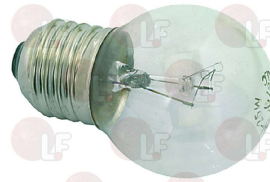

SAGI 32W2350

Locks

3388902 COMPLETE LOCK
cylindre ø 19x21 mm.