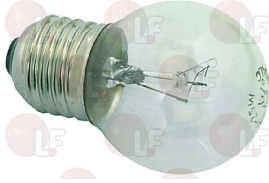

Lamps

3221059 OVEN LAMP E27 40W 230V
max temperature 300°C
for OVEN-PIZZA OVEN
for REFRIGERATORS

SAGI 32W2350

3221921 WATERTIGHT LAMP RECEPTACLE 190x100 mm
for Refrigerated cupboard (ANGELO PO)
for Refrigerated cupboard (SAGI)