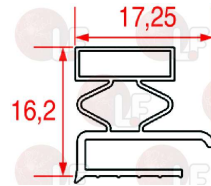

SAGI 37Q0760

3186948 MIDDLE EDGED GASKET 383x298 mm
magnetic - grey colour