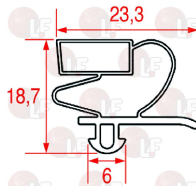

SAGI 37Q3950

SAGI 37Q4720

3186946 SNAP-IN GASKET 580x385 mm
magnetic - grey colour
for TABLES