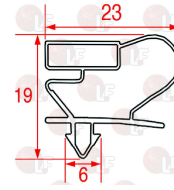

SAGI 37Q1020

Suitable for:

3186700 SNAP-IN GASKET 1618x668 mm
magnetic - grey colour