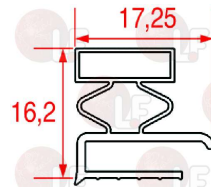

SAGI 37Q2040

3186841 MIDDLE EDGED GASKET 610x580 mm
magnetic - grey colour
for TABLES