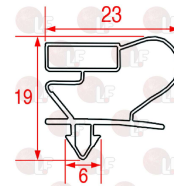

SAGI 37Q7590

3786247 SNAP-IN GASKET 590x385 mm
magnetic - grey colour
for Refrigerated table (ODIC) TAG370NTV