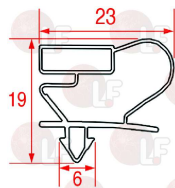

SAGI 37Q3870

3786583 SNAP-IN GASKET 610x460 mm
magnetic - grey colour