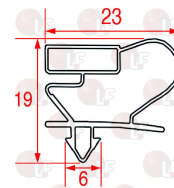

SAGI 37Q4140

3186630 SNAP-IN GASKET 715x670 mm
magnetic - grey colour
for Refrigerated cupboard (SAGI) - Series RX