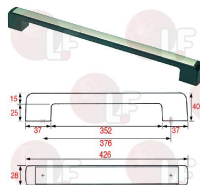

3185967 PLASTIC-COATED GRID 535x517 mm

SAGI 36A2550

3185920 PLASTIC-COATED GRID 555x510 mm

SAGI 36A3010

3185966 PLASTIC-COATED GRID 555x670 mm

SAGI 36A3020

Handles

3242924 BLACK DOOR HANDLE 8745 426x28xh40 mm
distance between holes 376 mm
insert in aluminium

SAGI 36M4040

Handles

3242921 RH-LH LOCKING HANDLE W/OUT KEYLOCK 560CR

length 230 mm - mounting distance 110 mm
 lunghezza base 150x23x30h mm
 interasse 110 mm

SAGI 36M0470

3242922 STRIKE FOR DOOR CATCH

SAGI 36M0480