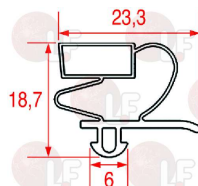

SAGI 37Q5450

3186625 SNAP-IN GASKET 1530x670 mm
magnetic - grey color
for Refrigerated cupboard (SAGI) F40